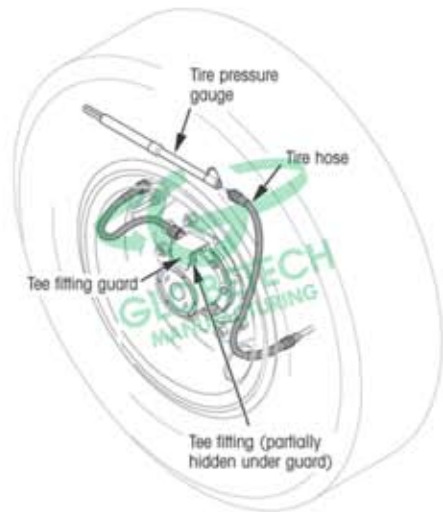

Tire Inflation Hose

GT-4120

Long Flex Hose

Cross Reference:
MTR31373-00

Standard Length 17.5" inches
*Also available in 19.5" inches

WORKS WITH ALL TIRE INFLATION SYSTEMS

GT-4121

Cross Reference:
MTR31363-00

Internal Check Valve

Protective Cover

Stainless Braided Line

Tire Gage